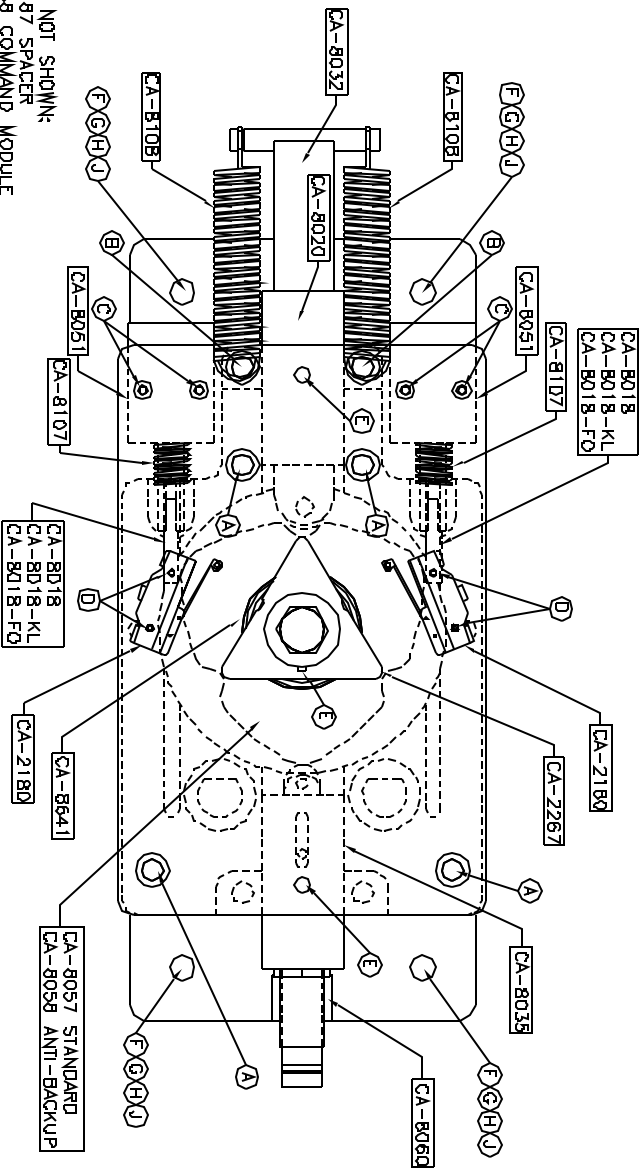

PARTS NOT SHOWN:
 CA-8187 SPACER
 CA-788 COMMAND MODULE
 CA-780 24VDC 3 AMP POWER SUPPLY

| SYM | QTY | DESCRIPTION |
|-----|-----|---------------------------|
| A | 4 | 5/16 x 1 1/2" SOCKET HEAD |
| B | 2 | 5/16 x 2" SOCKET HEAD |
| C | 4 | B/32 x 3/8" SOCKET HEAD |
| D | 4 | 5/32 x 1" MACHINE SCREW |
| E | 3 | 5/16 x 1/2" SET SCREW |

| FULL HEIGHT UNITS | | |
|-------------------|---|--------------------------------|
| F | 4 | 3/8" x 1-1/2" SS CARRIAGE BOLT |
| G | 4 | 3/8 SS FLAT WASHER |
| H | 4 | 3/8 SS LOCK WASHER |
| J | 4 | 3/8 SS HEX NUT |